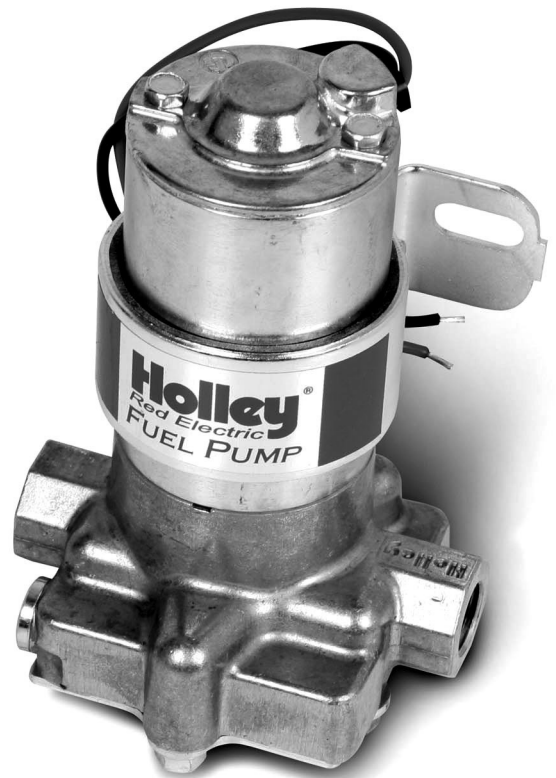

AUSTRALIA
1300 364 350

NEW ZEALAND
0508 364 350

precision